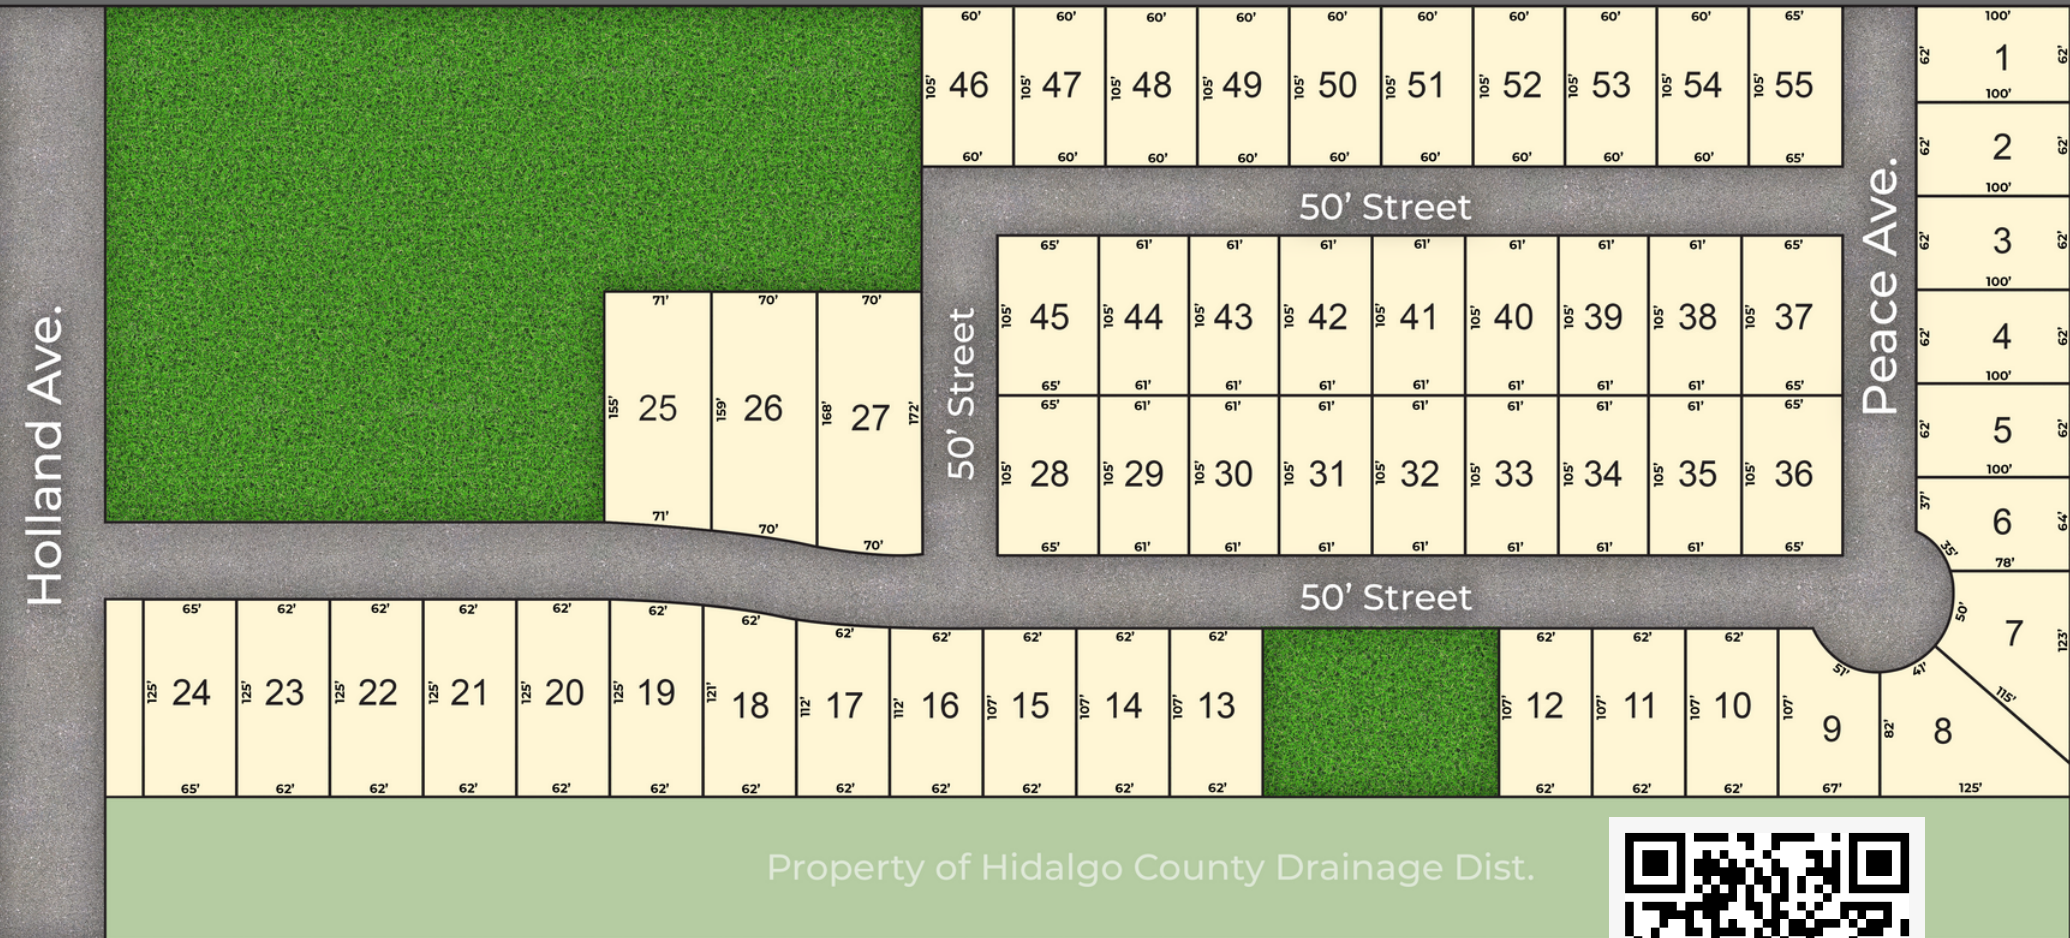

Scan Here to see available lots →

Lot	SqFt	Price
1	6,200	Call Us
2	6,200	Call Us
3	6,200	Call Us
4	6,200	Call Us
5	6,200	Call Us
6	TBD	Call Us
7	TBD	Call Us
8	TBD	Call Us
9	6,634	Call Us
10	6,634	Call Us
11	6,634	Call Us
12	6,634	Call Us
13	6,634	Call Us
14	6,634	Call Us
15	6,634	Call Us
16	6,944	Call Us
17	6,944	Call Us
18	7,100	Call Us

Lot	SqFt	Price
19	7,750	Call Us
20	7,750	Call Us
21	7,750	Call Us
22	7,750	Call Us
23	7,750	Call Us
24	7,750	Call Us
25	7,750	Call Us
26	11,005	Call Us
27	11,900	Call Us
28	6,825	Call Us
29	6,825	Call Us
30	6,825	Call Us
31	6,825	Call Us
32	6,825	Call Us
33	6,825	Call Us
34	6,825	Call Us
35	6,825	Call Us
36	6,825	Call Us

Lot	SqFt	Price
37	6,825	Call Us
38	6,825	Call Us
39	6,825	Call Us
40	6,825	Call Us
41	6,825	Call Us
42	6,825	Call Us
43	6,825	Call Us
44	6,825	Call Us
45	6,825	Call Us
46	6,300	Call Us
47	6,300	Call Us
48	6,300	Call Us
49	6,300	Call Us
50	6,300	Call Us
51	6,300	Call Us
52	6,300	Call Us
53	6,300	Call Us
54	6,300	Call Us
55	6,300	Call Us

Call Now to Reserve

956.867.8363 | 956.239.0487